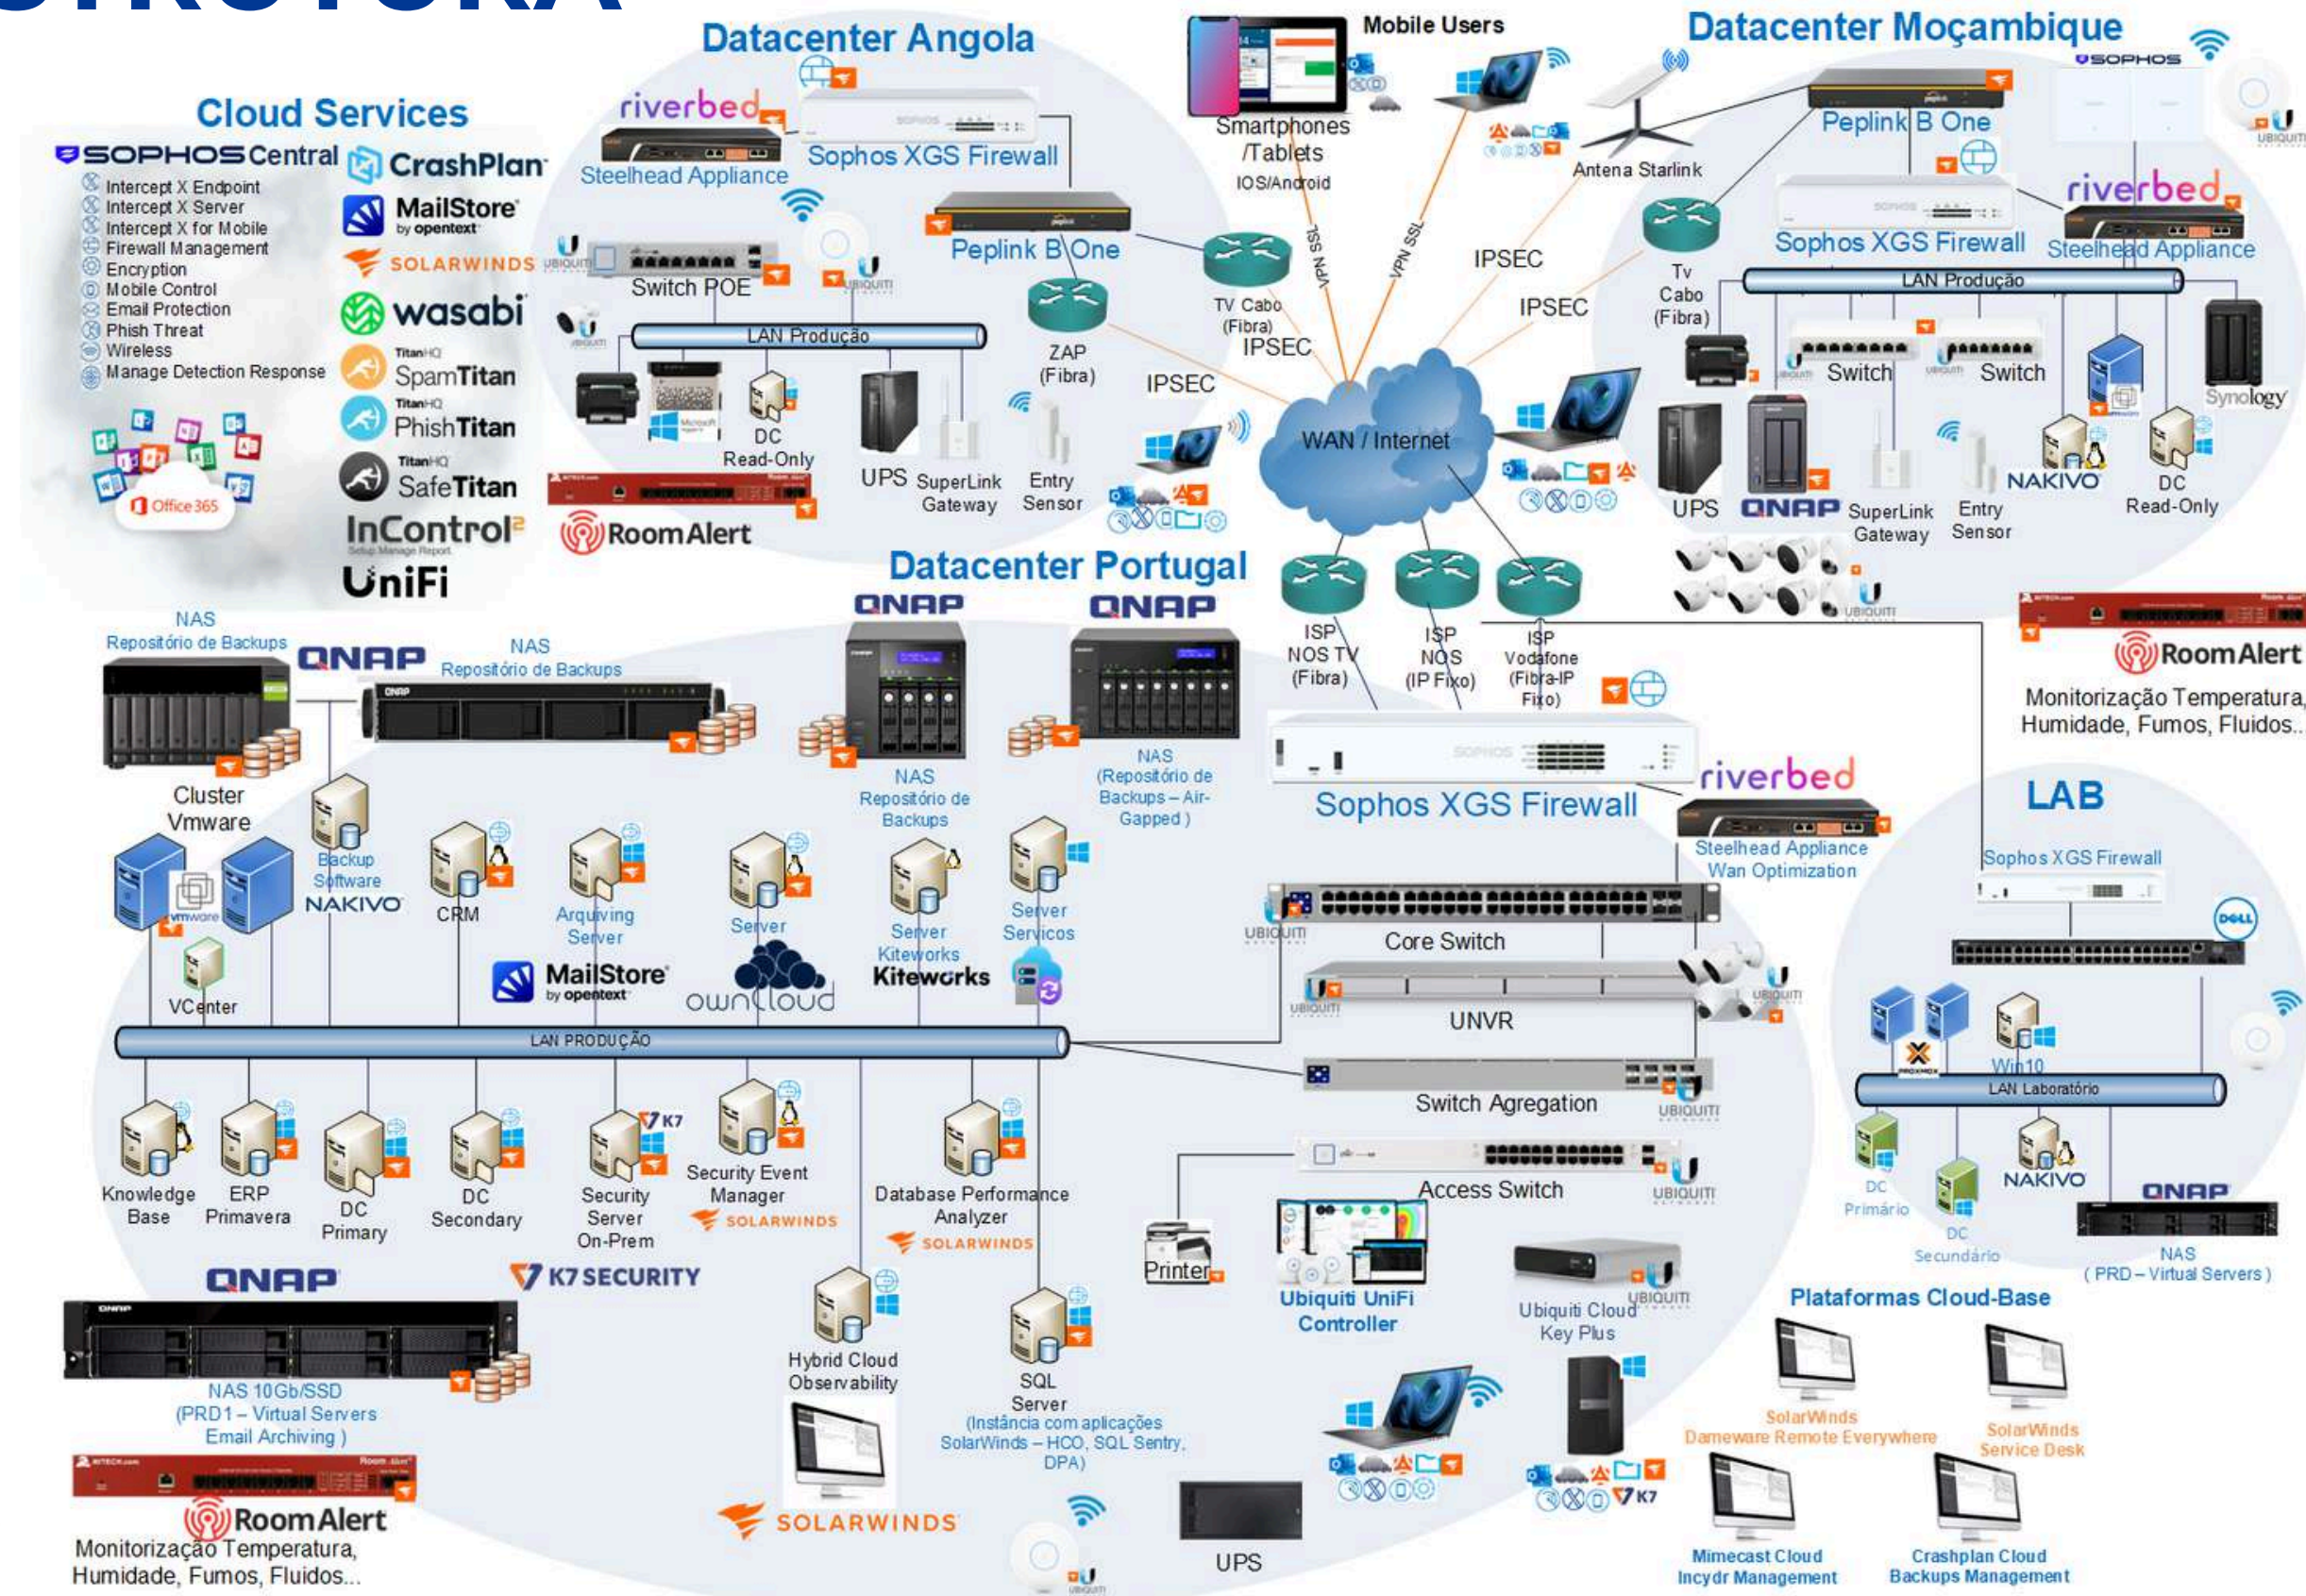

DSSI

Storage,
Backup,
Arquivo e Partilha

 **CrashPlan™**

 **MailStore®**
by opentext™

Monitoramento
e Help Desk

 **RoomAlert**
We've got this.

Segurança
e Mobilidade

 **cyberhaven**

 **CYBER
SENTRIQ**

 **K7 SECURITY**

INFRA ESTRUTURA

DSSI

A network graphic consisting of several interconnected nodes and lines, rendered in a light blue color against a dark blue background. The nodes are represented by small circles, and the lines are thin, creating a web-like structure.